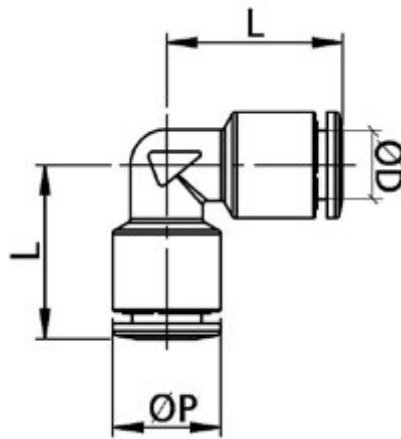

# Data Sheet

Article number: 589OTRUL08516

Description: Straight connector Ø8

Type: OTRUC08516, Nickel plated brass

## Measures

---

= 8

= 14

= 22.5

Weight = 20